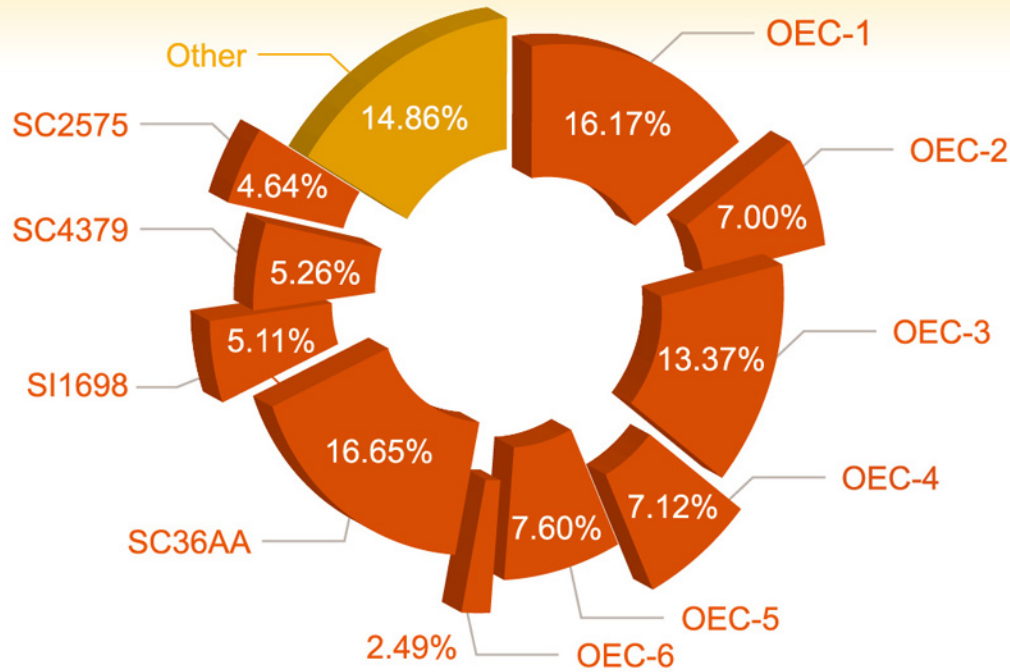

ORANGE OE CONSOLIDATION

Orange TPMS Consolidation

Actual U.S. TPMS sales charts v.s. Market share